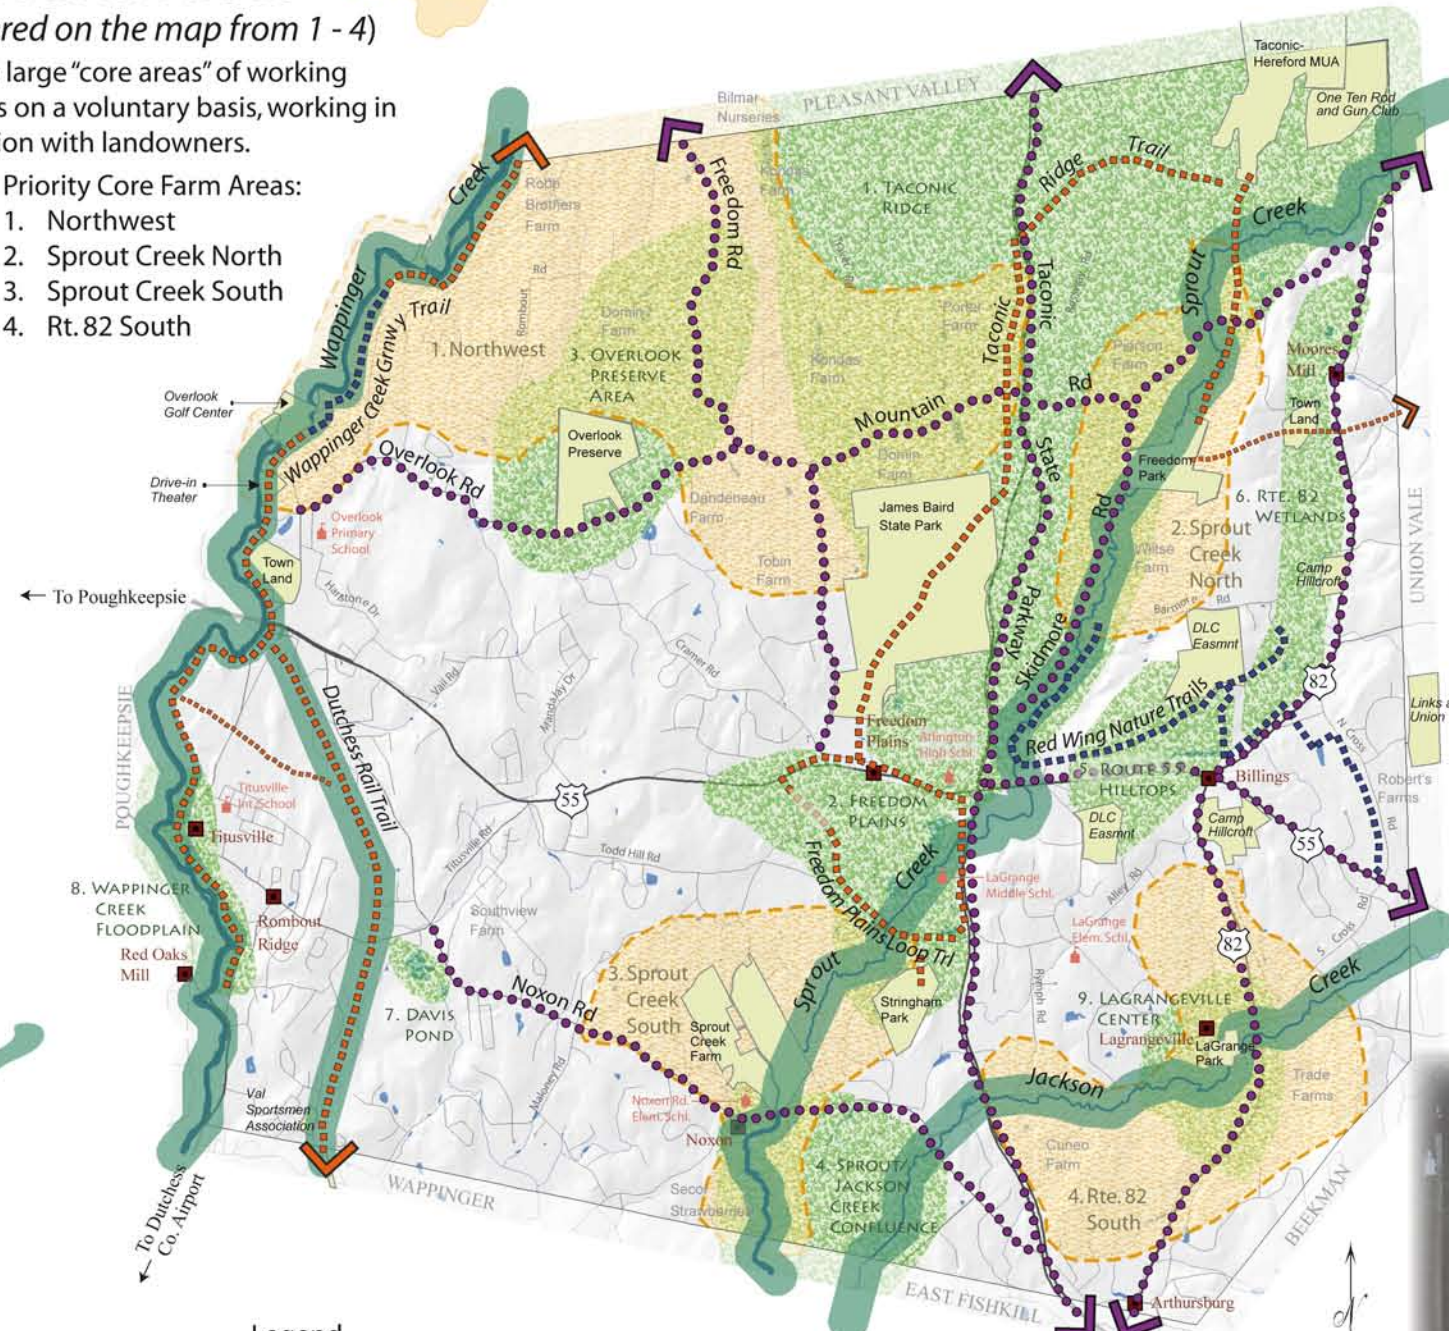

Open Space Vision Map for the Town of LaGrange

Natural Areas (numbered on the map from 1-9)

Preserve large interconnected areas of forest, wetlands, and other natural habitats and balance with uses that protect the natural resources.

Priority Natural Areas:

1. Taconic Ridge	6. Rt. 82 Wetlands
2. Freedom Plains	7. Davis Pond
3. Overlook Preserve Area	8. Wappinger Creek Floodplain
4. Sprout/Jackson Creek Confluence	9. LaGrangeville Center
5. Rt. 55 Hilltops	

Core Farm Areas (numbered on the map from 1 - 4)

Conserve large "core areas" of working farmlands on a voluntary basis, working in cooperation with landowners.

Priority Core Farm Areas:

1. Northwest
2. Sprout Creek North
3. Sprout Creek South
4. Rt. 82 South

Trails

Provide trail connections to natural, cultural, and historical areas in LaGrange and connect them to the town's neighborhoods, centers, and other destinations.

Priority Trails:

1. Wappinger Creek Greenway Trail
2. Freedom Plains Loop Trail
3. Dutchess Rail Trail
4. Taconic Ridge Trail

Greenway Corridors

Conserve linear corridors of natural resources along streams, such as wetlands, farms, and forest lands, to protect water quality and provide wildlife connections.

Priority Greenways:

1. Wappinger Creek Greenway
2. Sprout Creek Greenway
3. Rail-Trail Linear Greenway
4. Jackson Creek Greenway

Scenic Roads and Views

Preserve views along scenic roads and other areas of town such as along the Taconic Ridge and hilltops.

Priority Scenic Roads:

1. Taconic State Parkway (TSP)
2. Rt. 82
3. Mountain Road
4. Freedom Rd.
5. Skidmore Rd.
6. Overlook Rd.
7. Noxon Rd.
8. Route 55 (East of TSP)